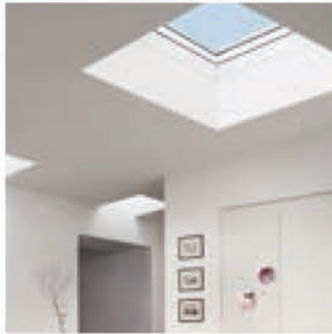

Flat Roof Solutions

Innovative VELUX® solution for bringing large amounts of daylight through a flat roof

Prices Ex VAT from 1st Feb 2015

FLAT ROOF WINDOW

- Double-glazed window with protective polycarbonate cover.
- Excellent sound insulation from rain and hail.
- Available fixed (without background ventilation) or VELUX INTEGRA® electrically operated with hidden motor, rain sensor and control pad.
- Certified to European Security Standards EN 1627-30.
- Energy efficient with an interior area U_w -value of $1.4W/m^2K$ (certified to EN 12567-2) and an external surface area U_d -value of $0.72W/m^2K$.
- Clear or opaque polycarbonate cover.
- Available in 9 sizes with kerb height of 150mm.
- AA fire rated.
- 150mm extension kerb allows installation in warm or sedum roof constructions.
- CVP version now includes new KLR 200 touch-screen control pad.