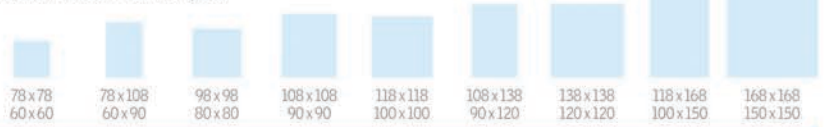

ON WINDOWS AND FLASHINGS

ON ALL BLINDS, ELECTRICAL PRODUCTS AND ACCESSORIES

Flat Roof Window

External frame size including kerb (nominal w x h) cm
Structural openings (nominal w x h) cm

Code	Description	060060	060090	080080	090090	100100	090120	120120	100150	150150
Packages include: A choice of fixed or VELUX INTEGRA® electrically operated window with double glazed glass unit, toughened outer pane and laminated inner pane for additional safety. Comes with separate polycarbonate cover with security fixings. On-site flashings required.										
Fixed										
CFP S00G	Fixed without ventilation, clear polycarbonate cover.	£436	£467	£492	£567	£615	£650	£749	£786	£988
CFP S00H	Fixed without ventilation, opaque polycarbonate cover.	£436	£467	£492	£567	£615	£650	£749	£786	£988
VELUX INTEGRA®										
CVP S06G	VELUX INTEGRA® electric, clear polycarbonate cover.	£826	£857	£882	£957	£1,005	£1,040	£1,139	£1,176	£1,378
CVP S06H	VELUX INTEGRA® electric, opaque polycarbonate cover.	£826	£857	£882	£957	£1,005	£1,040	£1,139	£1,176	£1,378
Accessories										
ZCE 0015	Extension kerb 150mm. Also compatible with CXP.	£140	£147	£151	£165	£179	£182	£202	£204	£237
ZZZ 210	Frame fixing kit for roof material. Also compatible with CXP.	£32	£34	£35	£38	£41	£42	£46	£47	£54