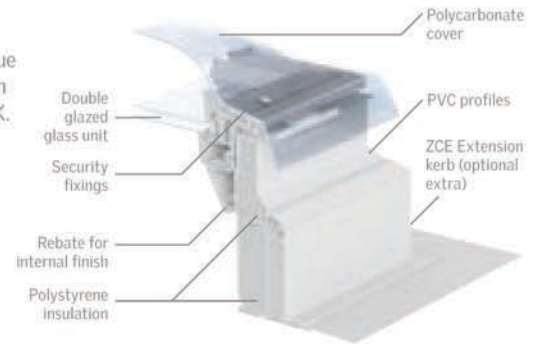

Flat Roof Solutions

Innovative VELUX® solution for bringing large amounts of daylight through a flat roof

Prices Ex VAT from 1st Feb 2015

FLAT ROOF WINDOW

- Double-glazed window with protective polycarbonate cover.
- Excellent sound insulation from rain and hail.
- Available fixed (without background ventilation) or VELUX INTEGRA® electrically operated with hidden motor, rain sensor and control pad.
- Certified to European Security Standards EN 1627-30.
- Energy efficient with an interior area U_w -value of $1.4W/m^2K$ (certified to EN 12567-2) and an external surface area U_d -value of $0.72W/m^2K$.
- Clear or opaque polycarbonate cover.
- Available in 9 sizes with kerb height of 150mm.
- AA fire rated.
- 150mm extension kerb allows installation in warm or sedum roof constructions.
- CVP version now includes new KLR 200 touch-screen control pad.

ON WINDOWS AND FLASHINGS

ON ALL BLINDS, ELECTRICAL PRODUCTS AND ACCESSORIES

Flat Roof Window

External frame size including kerb (nominal w x h) cm
Structural openings (nominal w x h) cm