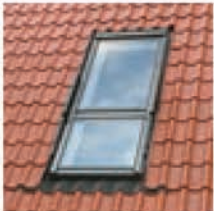

VELUX CABRIO® Balcony

Transforms from a roof window to a balcony in seconds

Prices Ex VAT from 1st Feb 2015

The VELUX CABRIO® Balcony transforms from a roof window into an instant balcony in seconds. This is a great way to add value and a real wow factor to a property.

- The upper section is Top-Hung and opens outwards whilst the bottom section unfolds into a glazed balcony with side railings.
- Can be easily combined with Top-Hung and fixed sloping windows to increase the daylight and view.
- Made of high quality lacquered natural pine.
- Double and triple units now include EKY (100mm) support trimmers.
- **The introduction of a new larger size provides more space allowing you to enjoy the outdoors, indoors.**
- **Now featuring triple glazing as standard which ensures an energy efficient installation.**
- All glazing used has toughened outer and laminated inner panes for additional safety.
- Easy-to-clean coating on the toughened outer pane keeps the glazing cleaner for longer.
- Top-Hung section rotates 180° and locks in place for easy cleaning of the outer pane.
- Other combinations available – contact VELUX® for further information.
- VELUX blinds are available for this product see www.veluxblindsdirect.co.uk